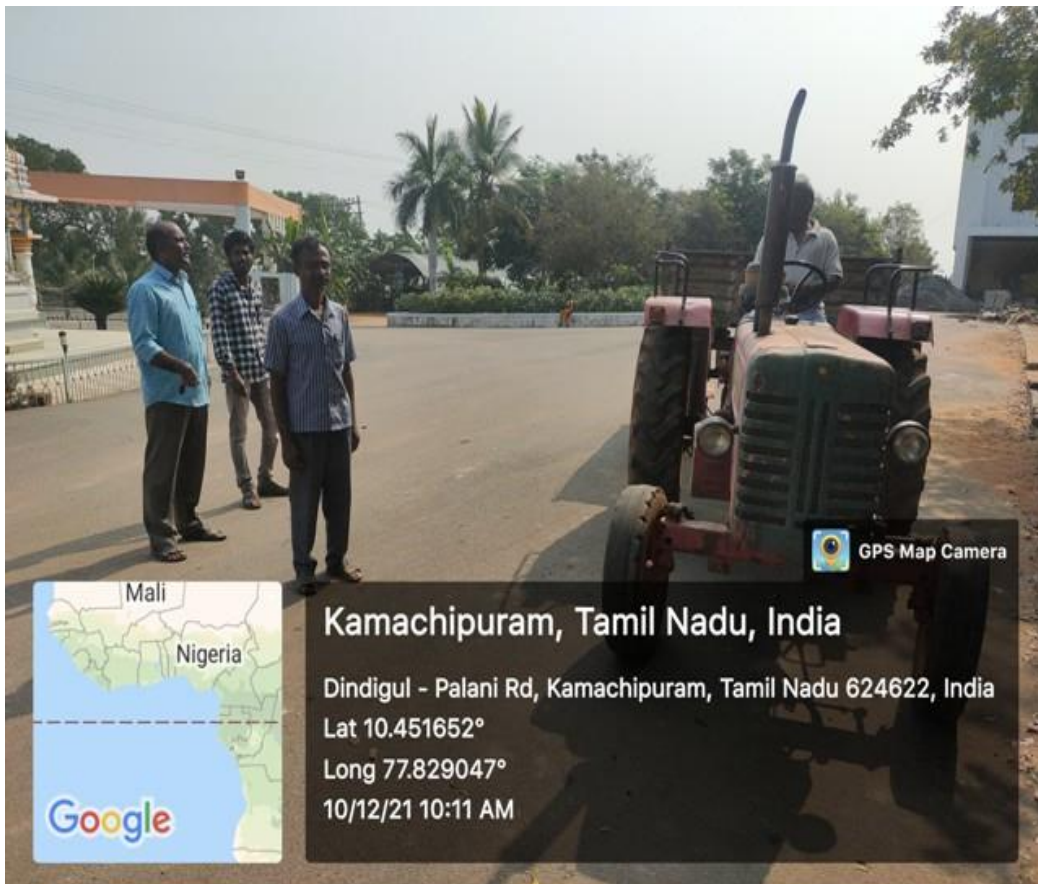

Renovation Work Monitored